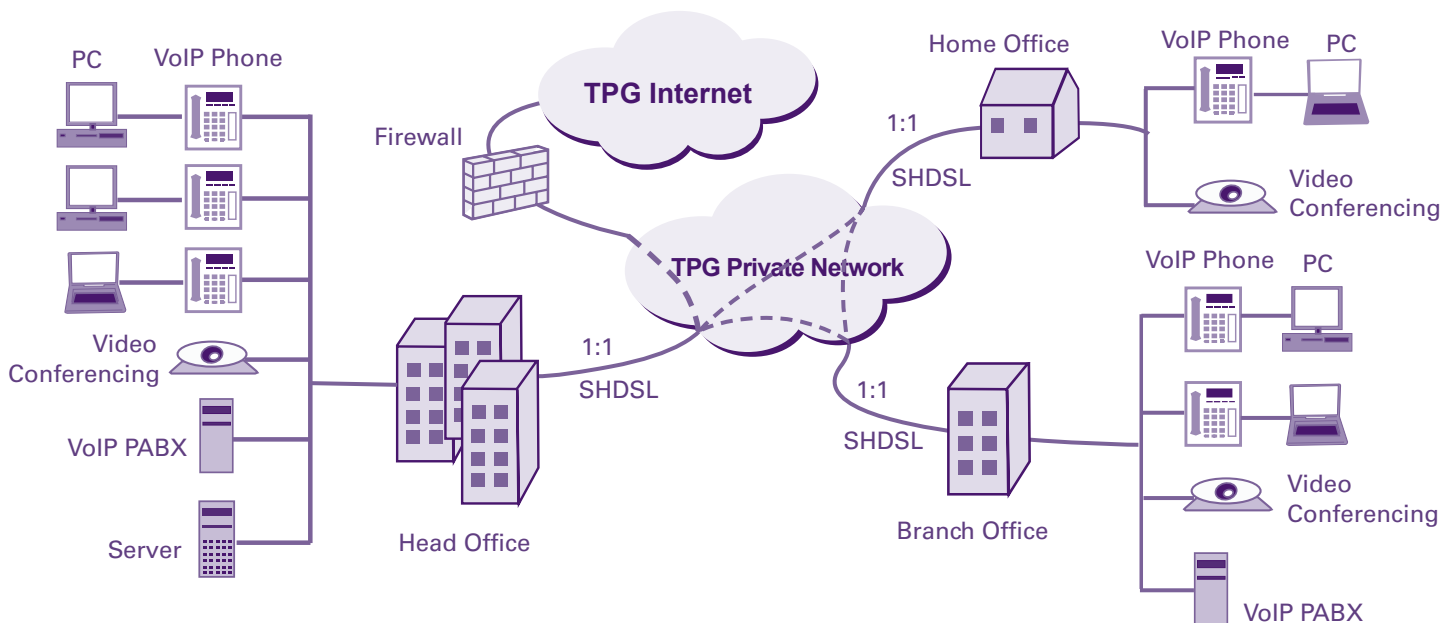

What can TPG Premium Business SHDSL do for my business?

Reduce costs with unbeatable value for premium grade, high performance bandwidth services.

First class support with your choice of business hours support, 24*7 support or Proactive Management by TPG Engineers.

Guaranteed bandwidth throughput means you can send and receive large amounts of data at full line speeds.

Unlimited traffic means no excess charges, no preset data limits, no throttling that impedes performance.

Quality of Service so you can prioritise different types of traffic according to their importance to your business.

High speed connections available at 1Mbit/1Mbit, 2Mbit/2Mbit and 4Mbit/4Mbit.

A Private Network negate the need for expensive VPN devices or firewalls that add cost, complexity and points of failure.

End to end responsibility – dealing with the owner of the equipment infrastructure means there is no finger pointing when it comes to support.

No contention ratio means you have full use and control of the bandwidth without performance interference or degradation from other customers.

VoIP ready – use the service for phone calls between your branch IP telephone systems at no additional cost.

Video conferencing ready – use your video conferencing units over the network at no additional cost.

How does TPG Premium Business SHDSL work?

Contact your TPG Dealer for pricing information.

TPG Internet Pty Ltd

65 Waterloo Road
North Ryde NSW 2113
Ph: 1300 659 412